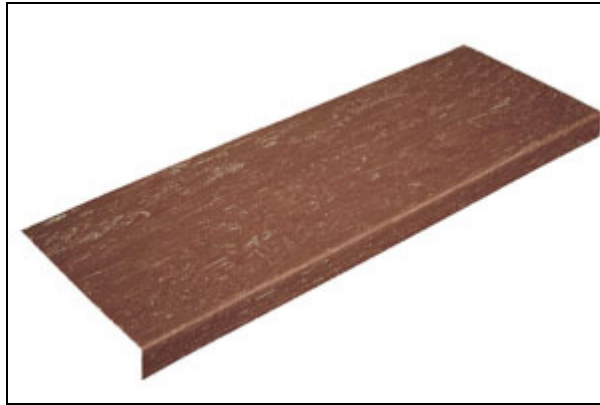

AMERICAN[®] STAIR TREADS

152 Rollins Avenue #102

Rockville, MD 20852

800-762-9010

240-780-3309 (fax)

<http://www.americanstairtreads.com>

Smoothtread Stair Treads: Heavy Duty

Heavy Duty Smoothtread Stair Treads offer a durable flat surface for extended wear, easy cleaning and improved noise reduction. The marbled colors show less wear.

- Easily trim to exact size of steps. The tapered nosing insures a better fit while the smooth rear border allows for easy cleaning.
- Ideal for use in high trafficked public stairways.
- Molded of top quality, homogeneous rubber, free of asbestos and with the color extending throughout.
- Easily clean these rubber treads with broom or damp mop.
- 7" Cove Risers (1/8" thick) are available.

SPECIFICATIONS

Thickness: 5/16" thick at nose (tapers to back edge)

1-1/4" square nose

Depth: 12-1/2"

Federal Specs: RR-T-650E and Federal Specs: ZZ-T-001237 (GSA-FSS)

Flame Spread Rating of 75 or less using ASTM-E-84 Test